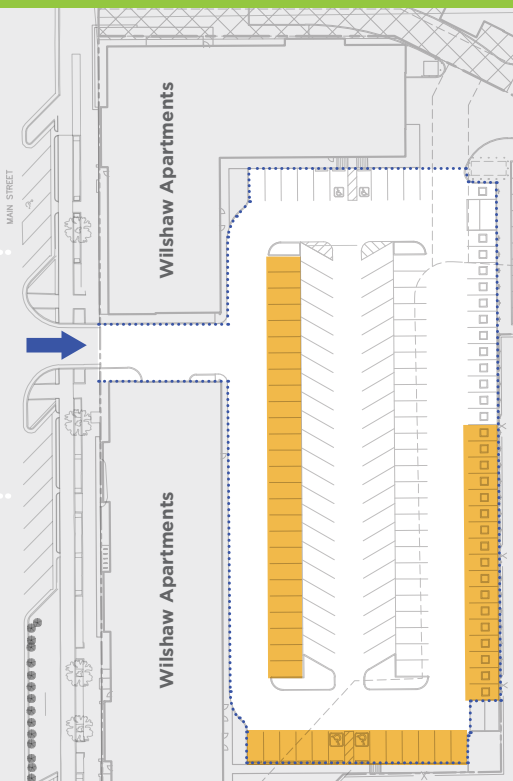

*A current credit card is required for use at the kiosk to authorize the parking space. Standard parking rates will apply after the initial three hours expire. Vehicles parked without validation are at risk of being towed.